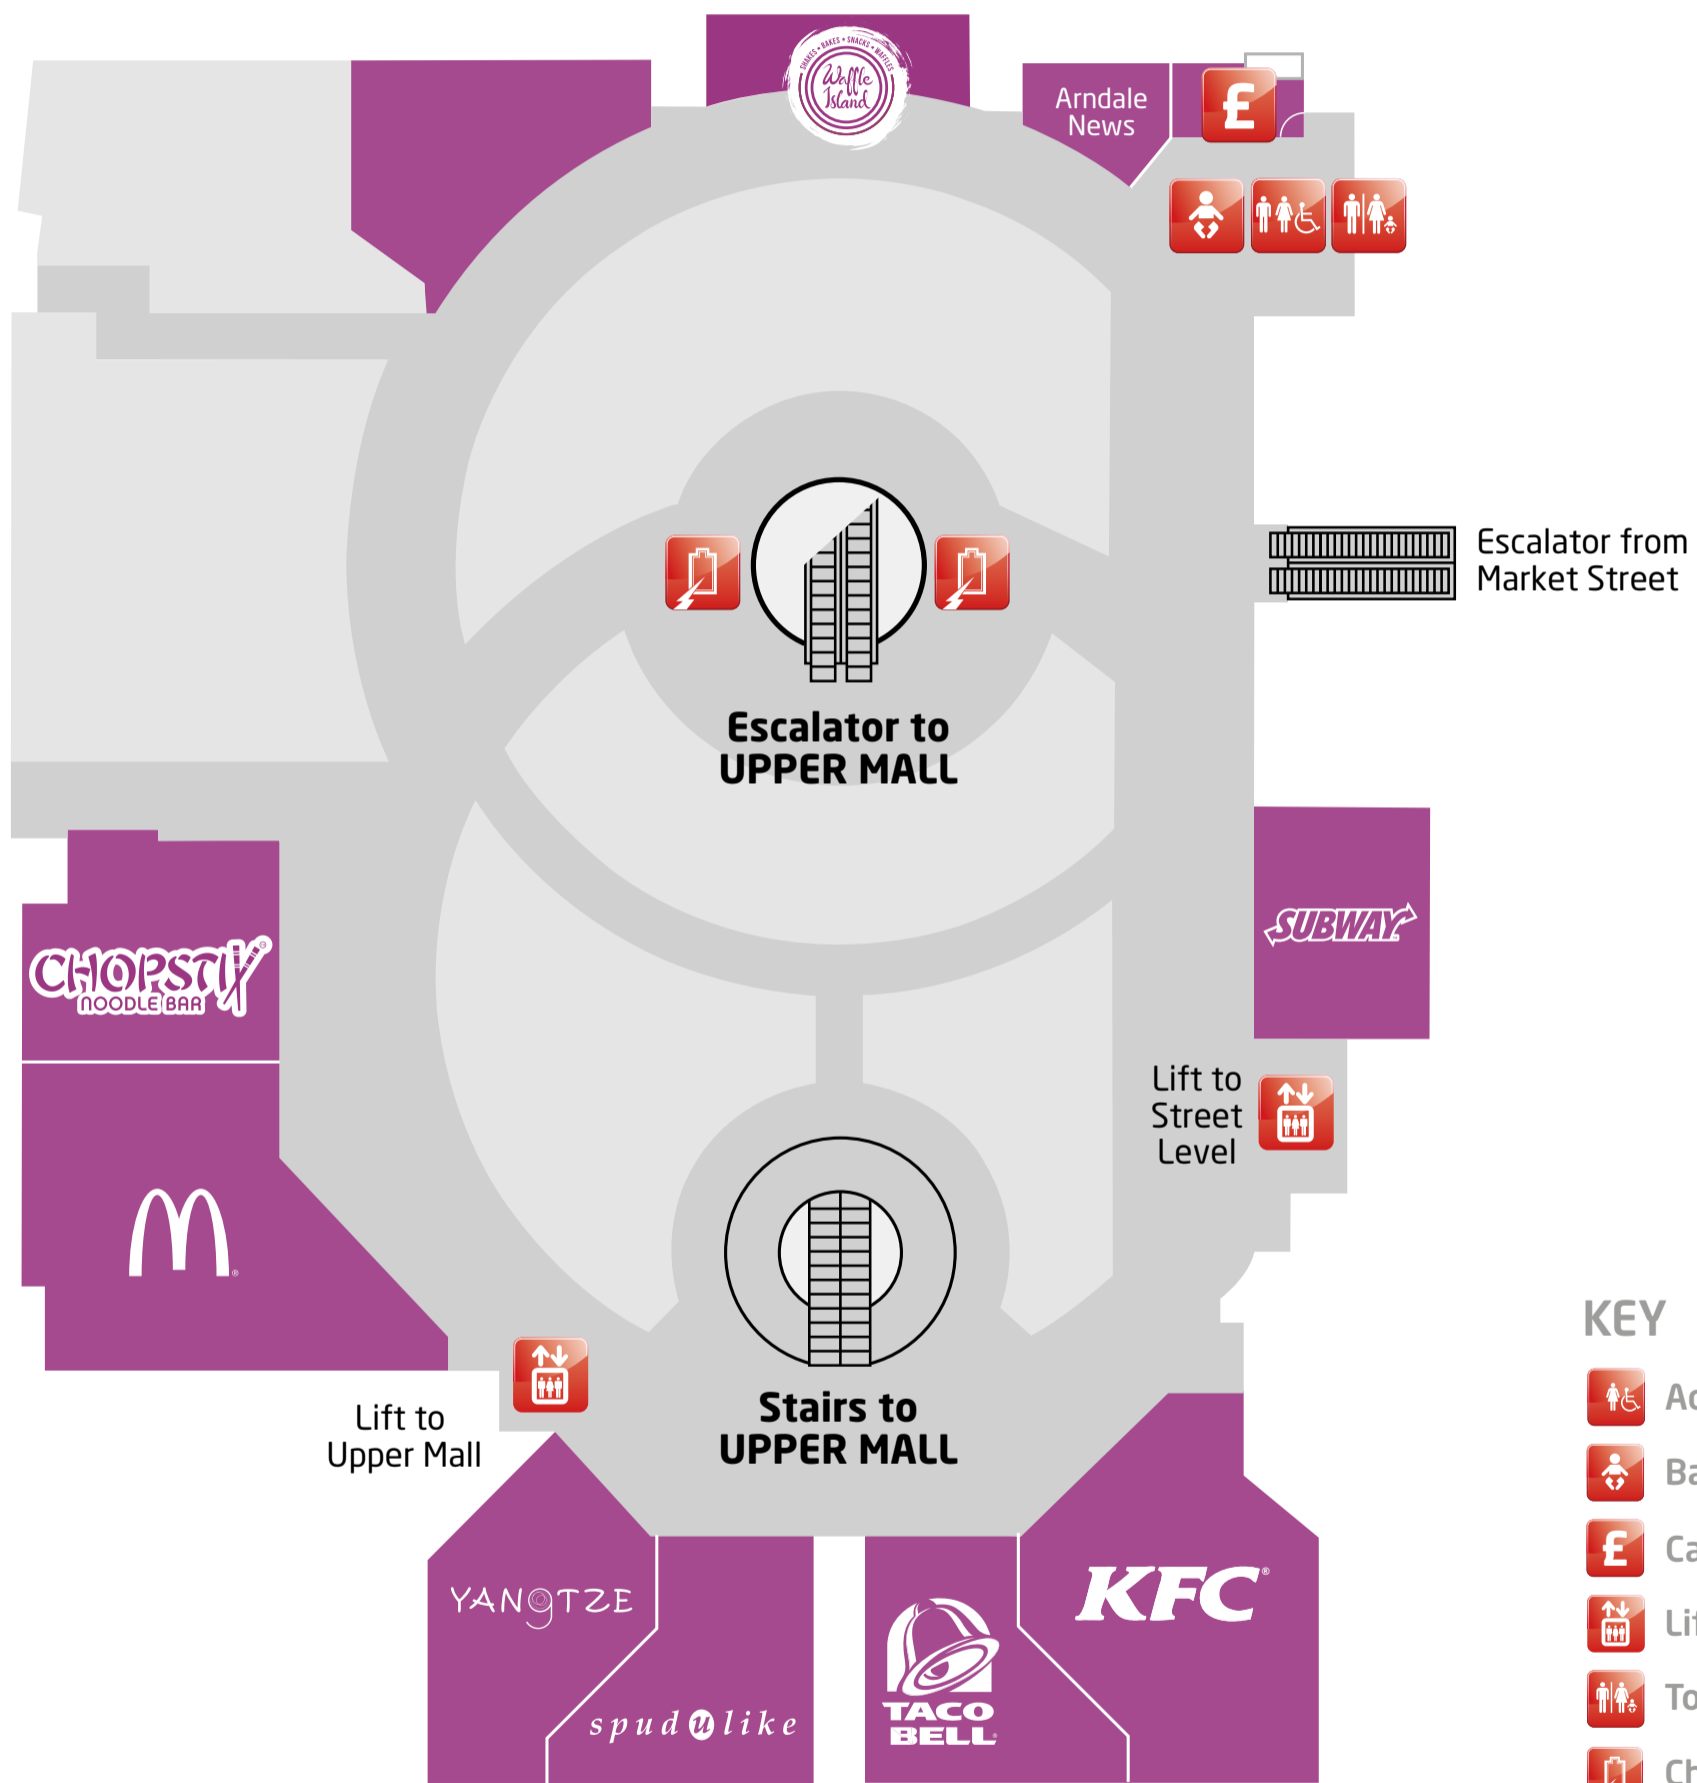

LOWER MALL

SELFRIDGES & CO

M&S
EST. 1884

UPPER MALL

FOODCOURT

KEY

-  Accessible Toilet
-  Baby Changing
-  Cash Machine
-  Lift
-  Toilets
-  Chargebox