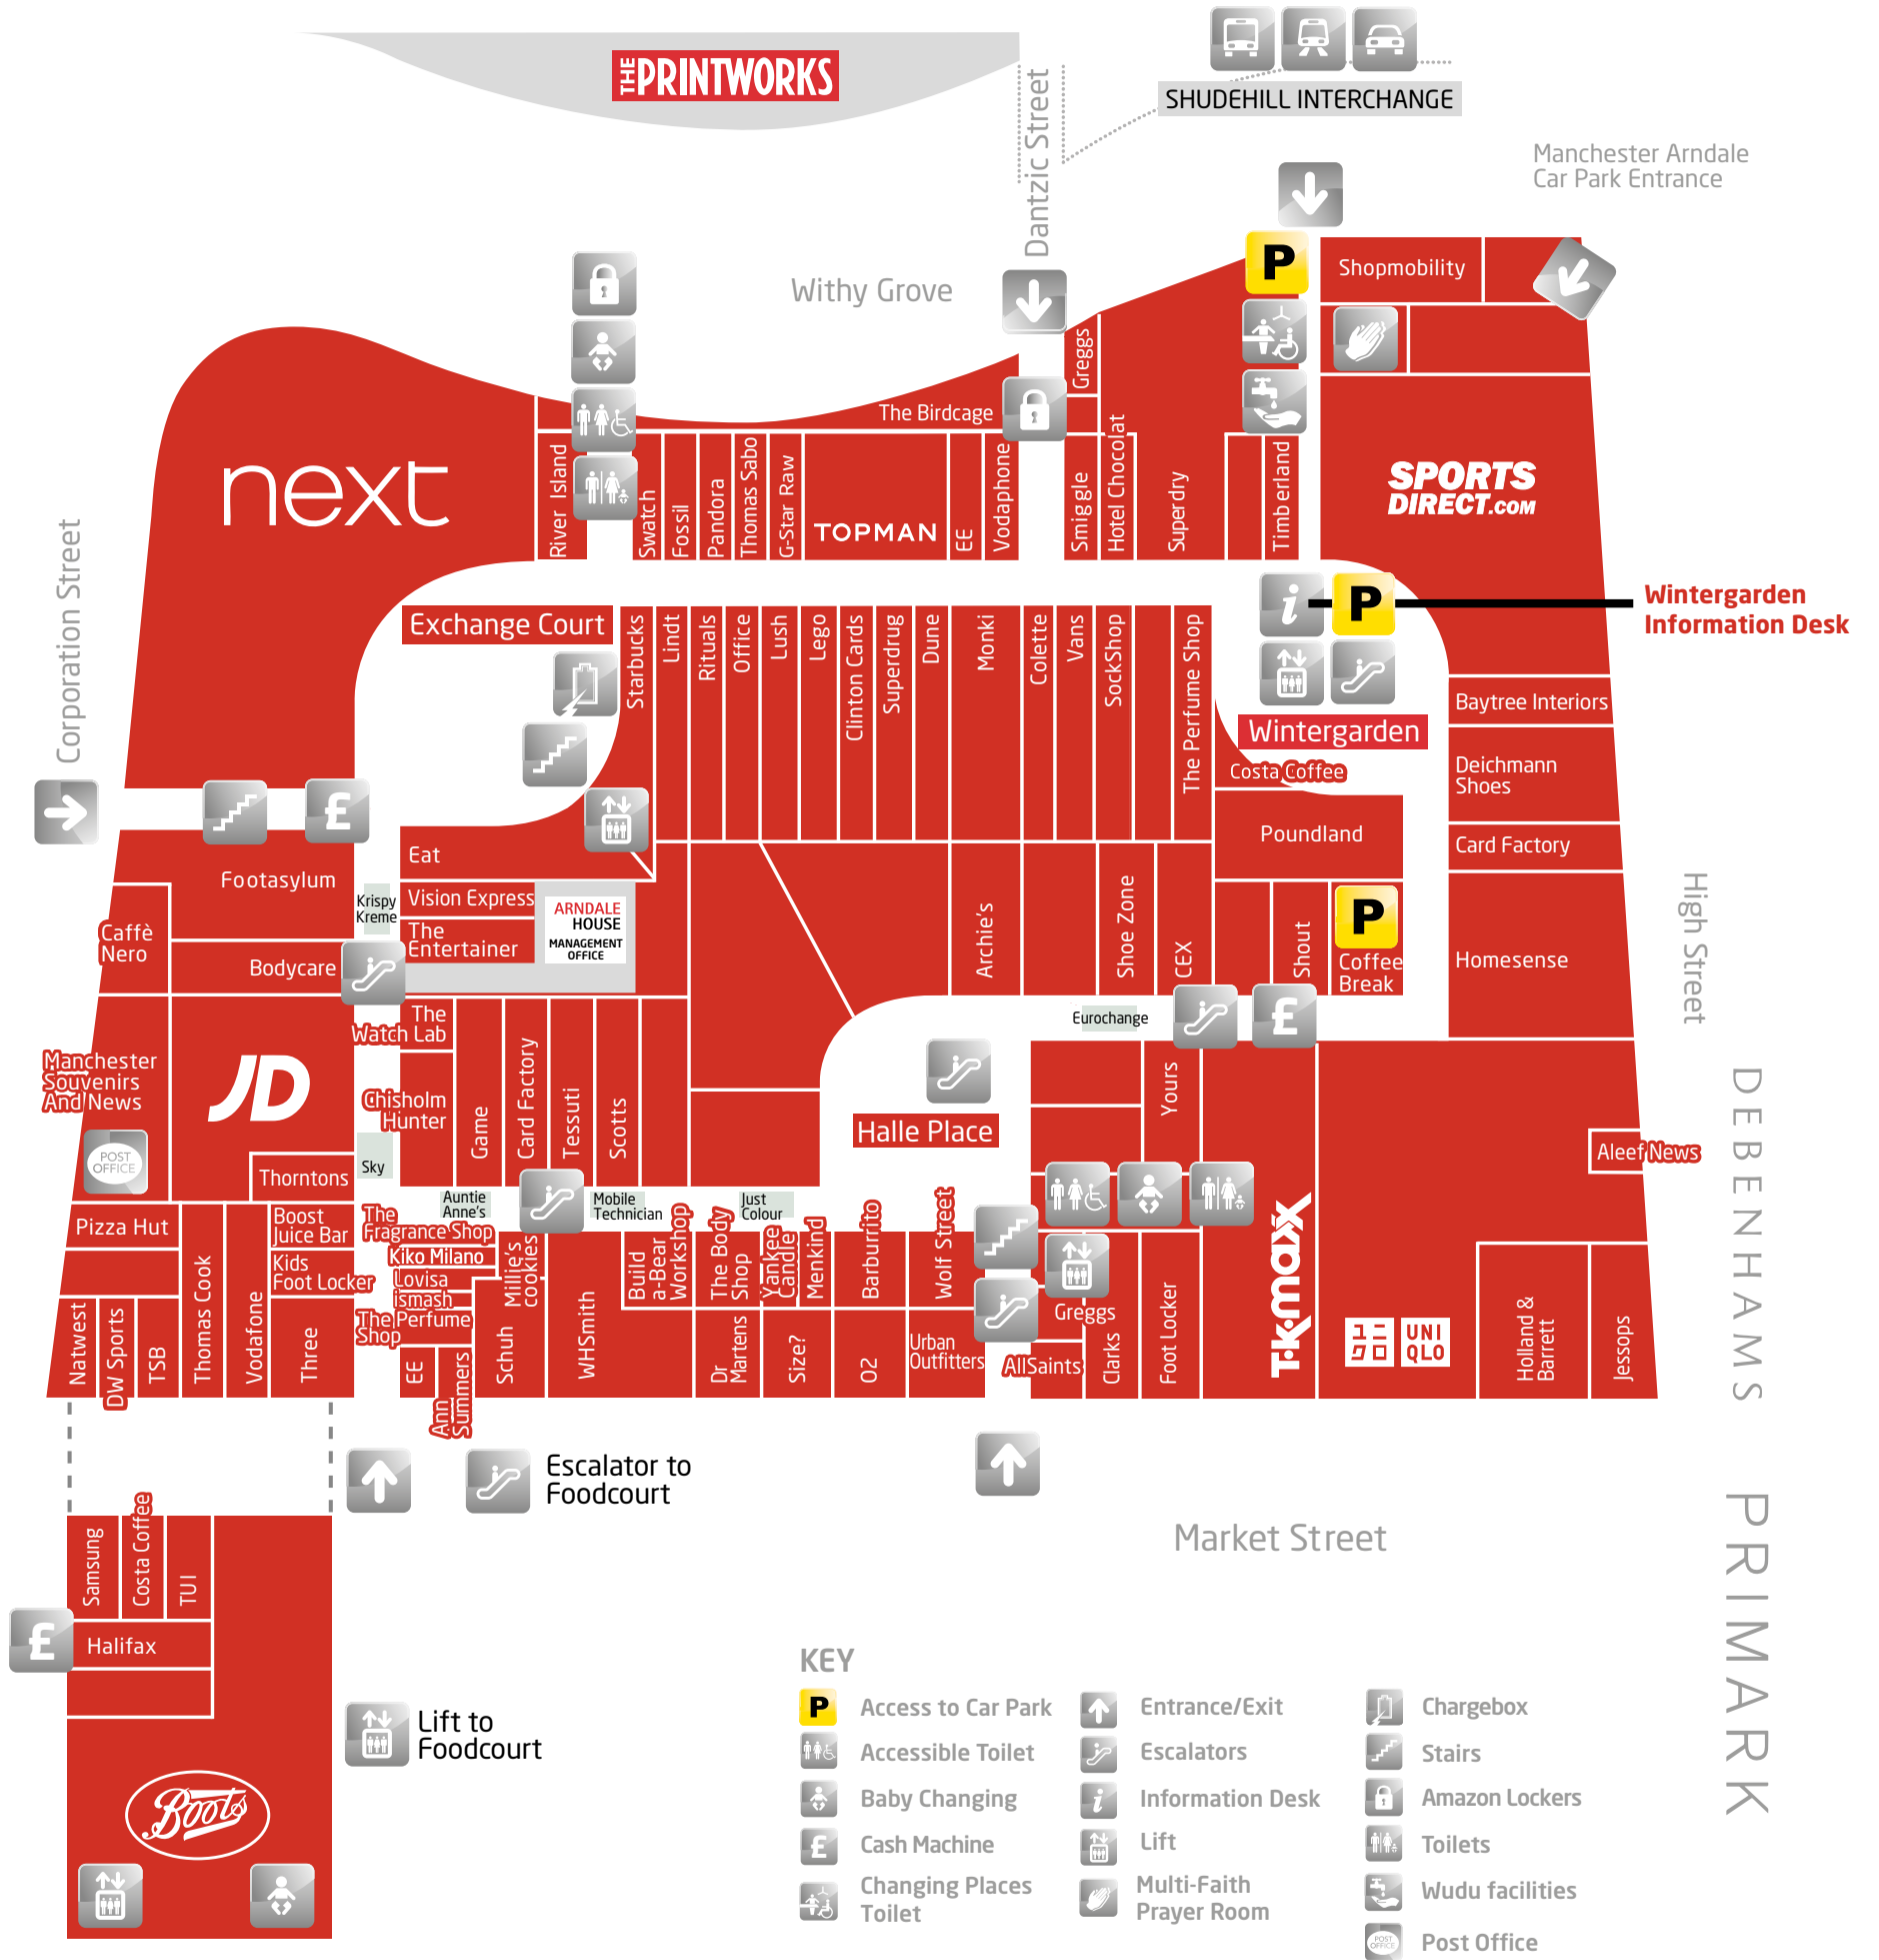

LOWER MALL

SELFRIDGES & CO

M&S
EST. 1884

UPPER MALL

FOODCOURT

KEY

-  Accessible Toilet
-  Baby Changing
-  Cash Machine
-  Lift
-  Toilets
-  Chargebox