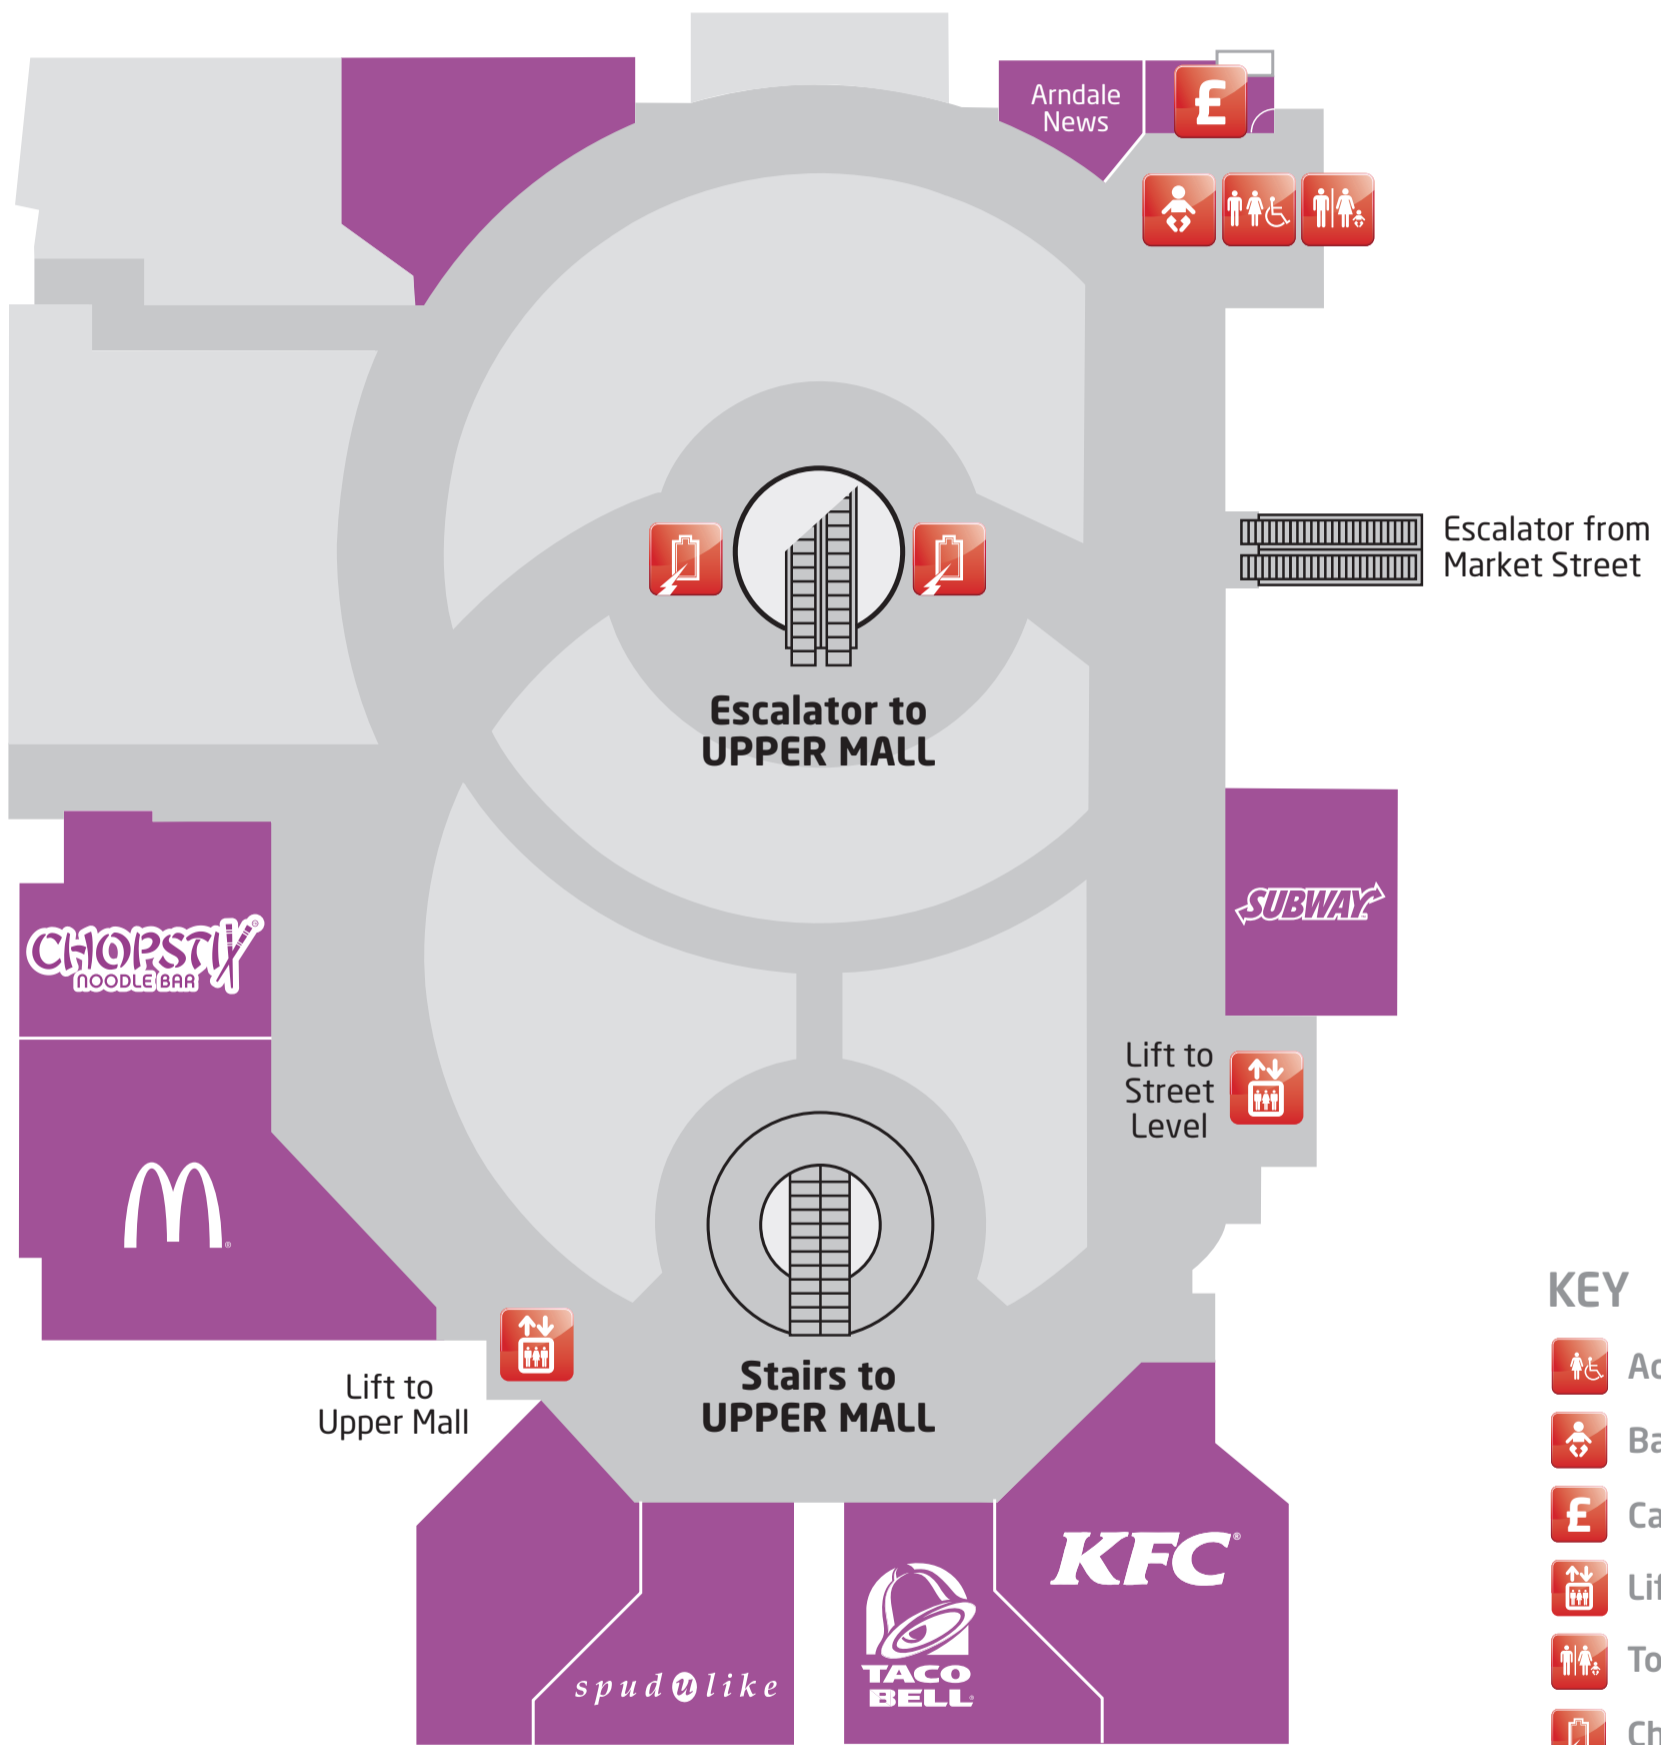

LOWER MALL

SELFRIDGES&CO

M&S
EST. 1884

DEBENHAMS
PRIMARK

UPPER MALL

DEBENHAM'S
PRIMARK

FOODCOURT

KEY

-  Accessible Toilet
-  Baby Changing
-  Cash Machine
-  Lift
-  Toilets
-  Chargebox