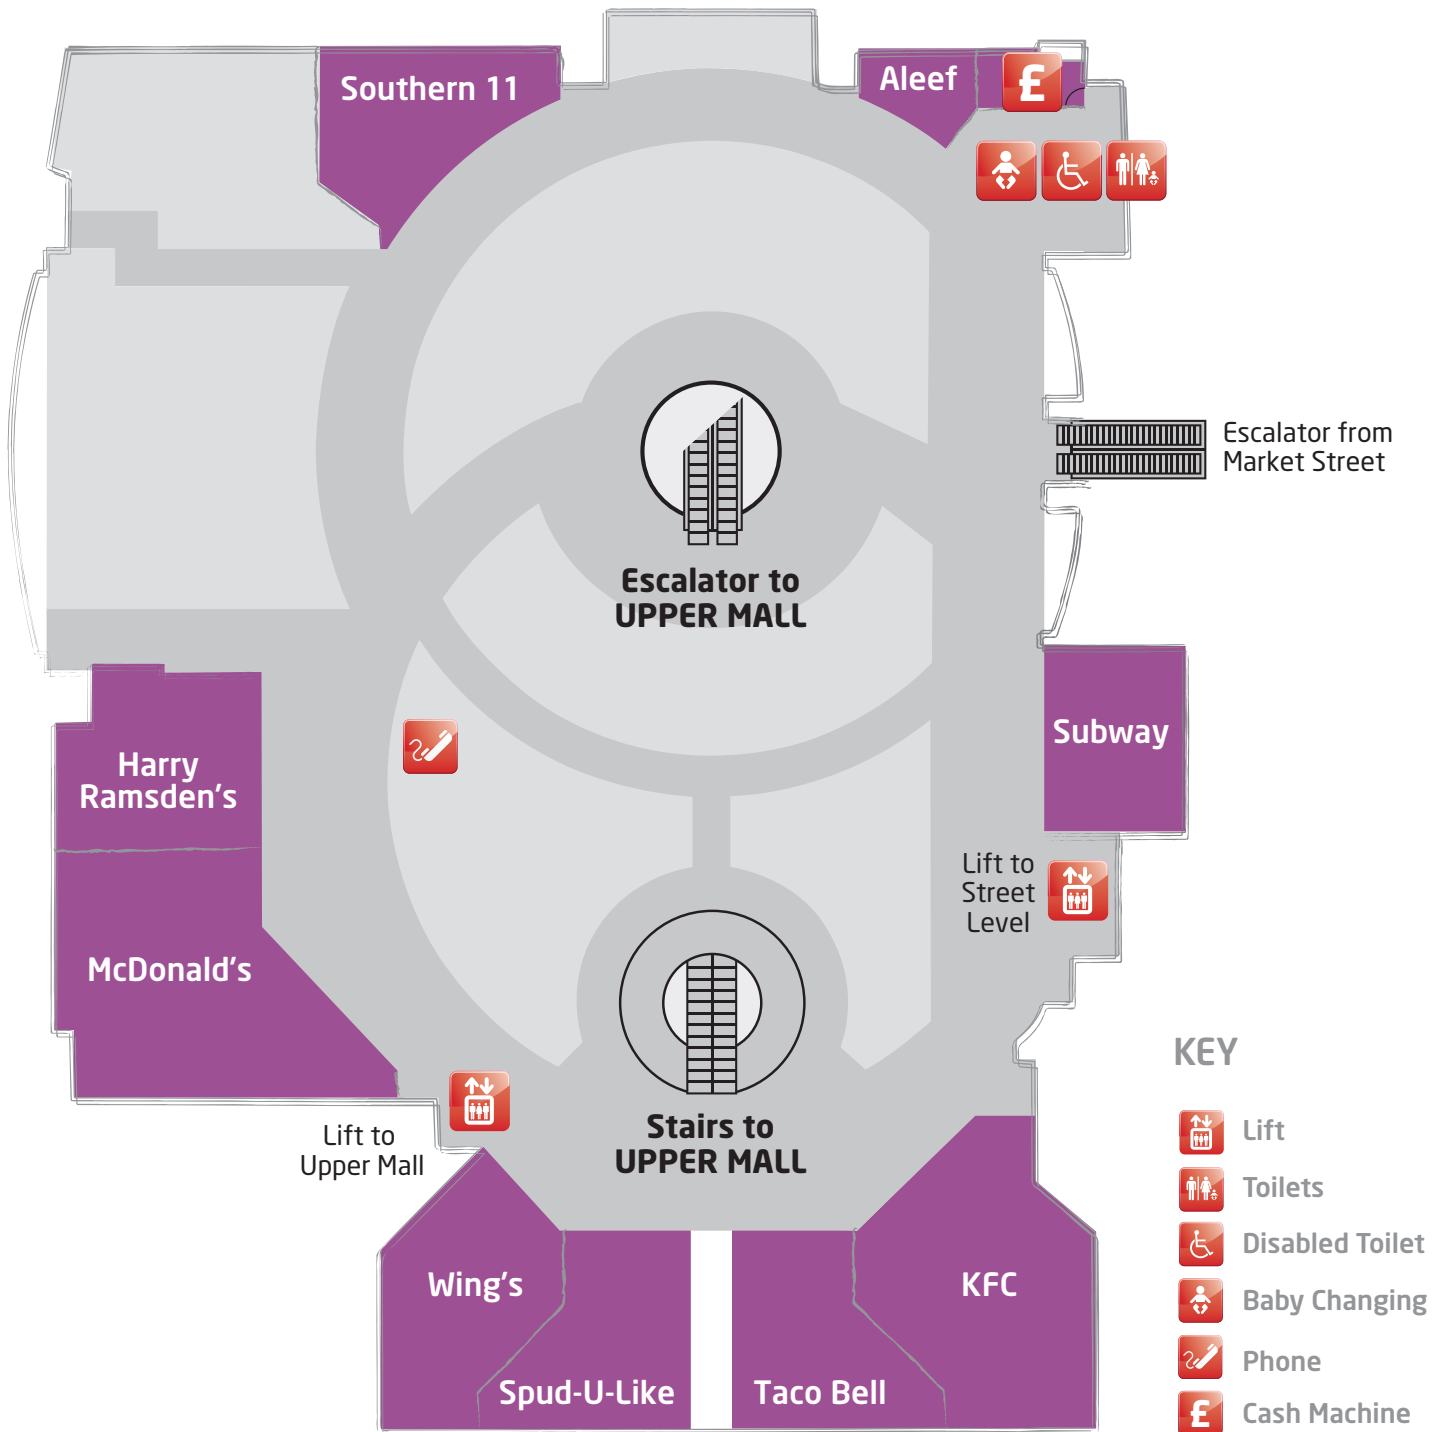

FOODCOURT

LOWER MALL

KEY

- | | | | | | |
|--|-----------------|--|----------------------|--|---------------|
| | Toilets | | Information Desk | | Lift |
| | Disabled Toilet | | Phone | | Entrance/Exit |
| | Baby Changing | | Car Park Pay Station | | Meeting Point |
| | Stairs | | Escalators | | |
| | Cash Machine | | Prayer Room | | |

UPPER MALL

Lower Mall

Upper Mall

FoodCourt

CAFES/RESTAURANTS/BARS

Bagel Nash	169
Bella Italia	167
BHS	See Map
Birdcage	11
Caffé Nero	45
Coffee Break	72
Costa Coffee	74
Costa Coffee in Waterstone's	152
Druckers	201
EAT	26
EAT	61
Harry Ramsden's	FC
GO	170
KFC	FC
McDonald's	FC
Nando's	168
Pizza Hut	81
Rowntrees Cafe	183
Shakeaway	90
Starbucks	27
Starbucks	116
Soho Coffee Co. in Next	See Map
Southern 11	FC
Spud-U-Like	FC
Subway	FC
Subway	179
Taco Bell	FC
Wing's	FC
Yo! Sushi	155

FASHION MENS/LADIES (Continued)

Dorothy Perkins	189
Duffer	226
Evans	189
FM Boutique	100
Foot Asylum	44
Gio Goi	34
G Star Raw	190
Guess	149
H&M	220
Helly Hansen	38
Henri Lloyd	65
Hidden Corner	234
Hollister	156/157
Jack & Jones	223
Jane Norman	142
JD	64
Knickerbox	225
La Senza	95
Levi's	158
Lipsy	140
Luvyababes	227
Luke	191
Monsoon	160
New Look	153
Next	See Map
Oasis	147
Officers Club	8
Pastiche	216
Pulp	98
Quiz	218
Republic	222
River Island	141 1
Scotts	64
Select	97/109
Shout	185
Superdry	30
Superdry (opening soon)	15
TK Maxx	120
Top Shop	See Map
Top Man	See Map
Top Man	83
Urban Outfitters	113
USC	219
Vero Moda	223
Warehouse	148
West Coast	71
Yours	56

OPTICIANS

Boots	See Map
Boots incorporating Dolland & Aitchinson	58
Specsavers	211
Vision Express	46

SPORTS & LEISURE

City Store	84
Footlocker	126
JD Sports	92
Mundo Football	231
Nike	112
SportsDirect.com	See Map
Sweatshop	49